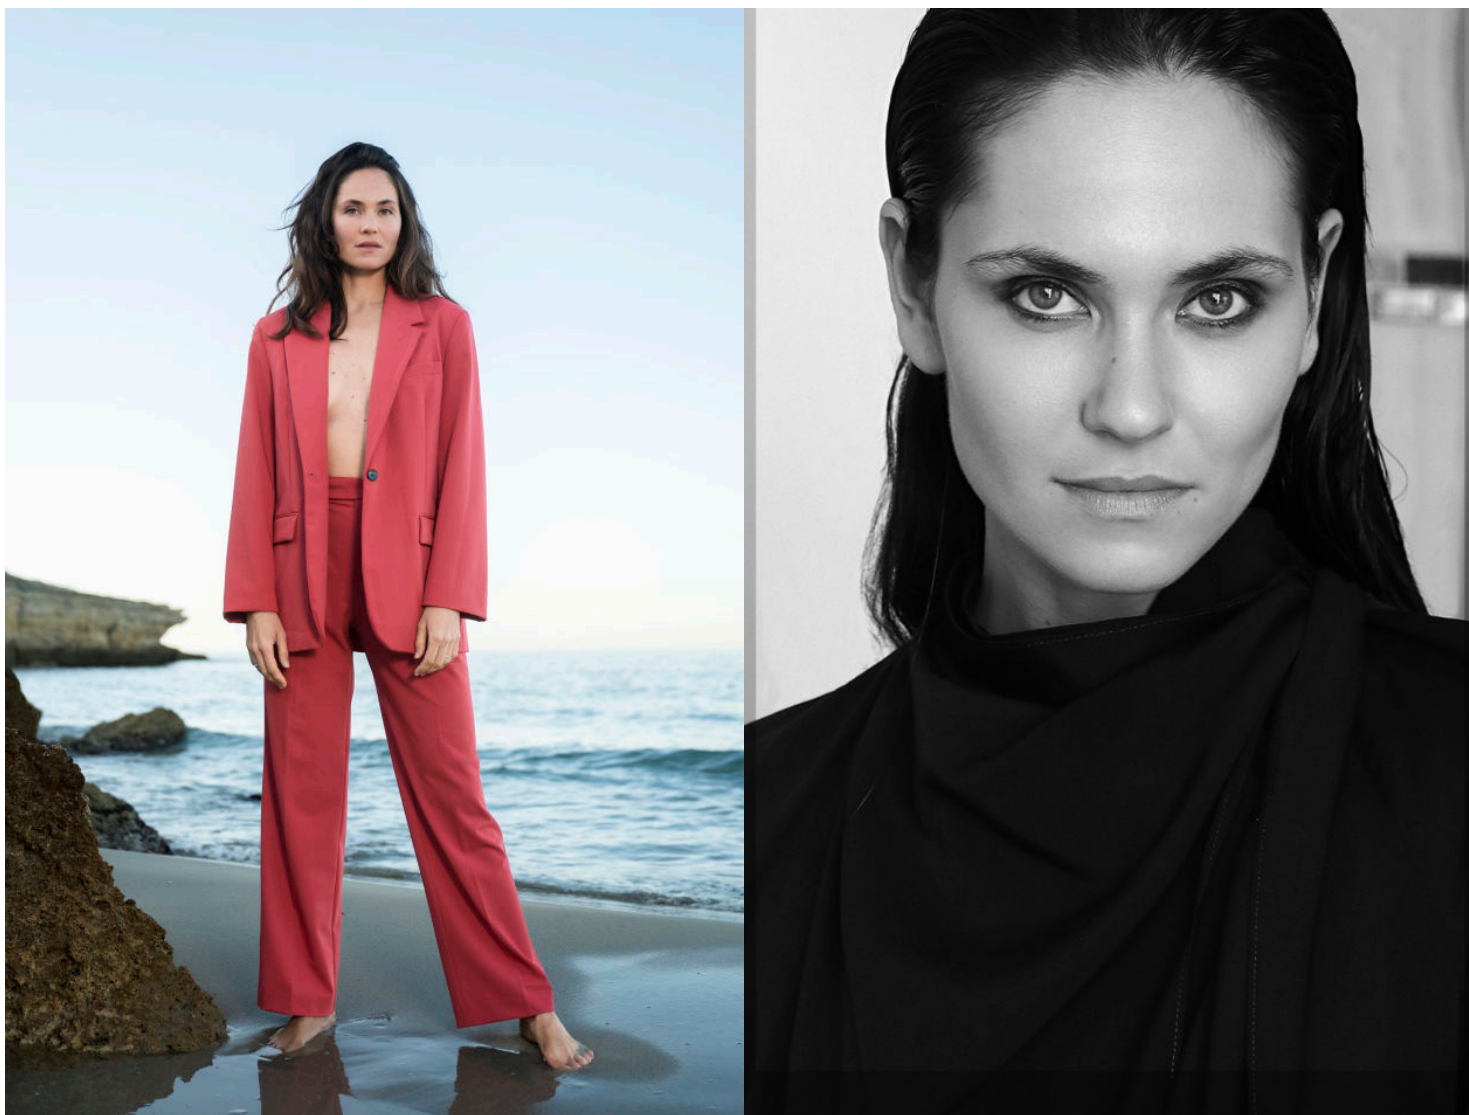

ANNA VOLOKHOVICH

Height : 5'10" / 178 cm | Bust : 32.5" / 82 cm | Waist : 26" / 66 cm | Hips : 37" / 94 cm | Shoe : 41.0 EU / 7.0 UK | Hair Colour : Brown | Eyes : Green/Brown

ANNA VOLOKHOVICH

Height : 5'10" / 178 cm | Bust : 32.5" / 82 cm | Waist : 26" / 66 cm | Hips : 37" / 94 cm | Shoe : 41.0 EU / 7.0 UK | Hair Colour : Brown | Eyes : Green/Brown

ANNA VOLOKHOVICH

Height : 5'10" / 178 cm | Bust : 32.5" / 82 cm | Waist : 26" / 66 cm | Hips : 37" / 94 cm | Shoe : 41.0 EU / 7.0 UK | Hair Colour : Brown | Eyes : Green/Brown