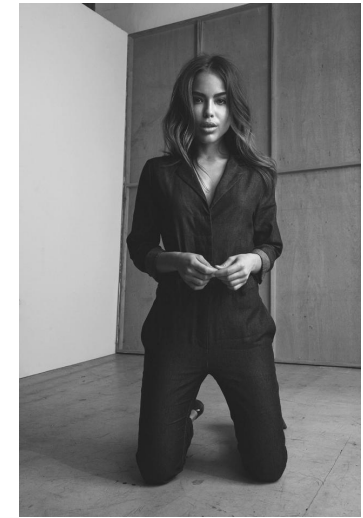

ANA CAROLINA JORGE

Height : 5'8.5" / 174 cm | Bust : 33" / 84 cm | Waist : 23.5" / 60 cm | Hips : 37.5" / 95 cm | Shoe : 39.0 EU / 6.0 UK | Hair Colour : Dark Brown | Eyes : Green/Brown

ANA CAROLINA JORGE

Height : 5'8.5" / 174 cm | Bust : 33" / 84 cm | Waist : 23.5" / 60 cm | Hips : 37.5" / 95 cm | Shoe : 39.0 EU / 6.0 UK | Hair Colour : Dark Brown | Eyes : Green/Brown

ANA CAROLINA JORGE

Height : 5'8.5" / 174 cm | Bust : 33" / 84 cm | Waist : 23.5" / 60 cm | Hips : 37.5" / 95 cm | Shoe : 39.0 EU / 6.0 UK | Hair Colour : Dark Brown | Eyes : Green/Brown