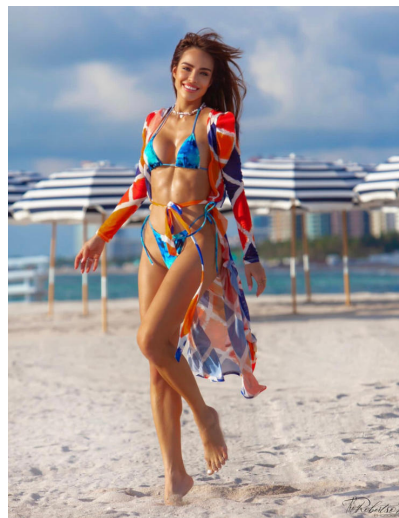

ANA CAROLINA JORGE

Height : 5'8.5" / 174 cm | Bust : 33" / 84 cm | Waist : 23.5" / 60 cm | Hips : 37.5" / 95 cm | Shoe : 39.0 EU / 6.0 UK | Hair Colour : Dark Brown | Eyes : Green/Brown

ANA CAROLINA JORGE

Height : 5'8.5" / 174 cm | Bust : 33" / 84 cm | Waist : 23.5" / 60 cm | Hips : 37.5" / 95 cm | Shoe : 39.0 EU / 6.0 UK | Hair Colour : Dark Brown | Eyes : Green/Brown

ANA CAROLINA JORGE

Height : 5'8.5" / 174 cm | Bust : 33" / 84 cm | Waist : 23.5" / 60 cm | Hips : 37.5" / 95 cm | Shoe : 39.0 EU / 6.0 UK | Hair Colour : Dark Brown | Eyes : Green/Brown